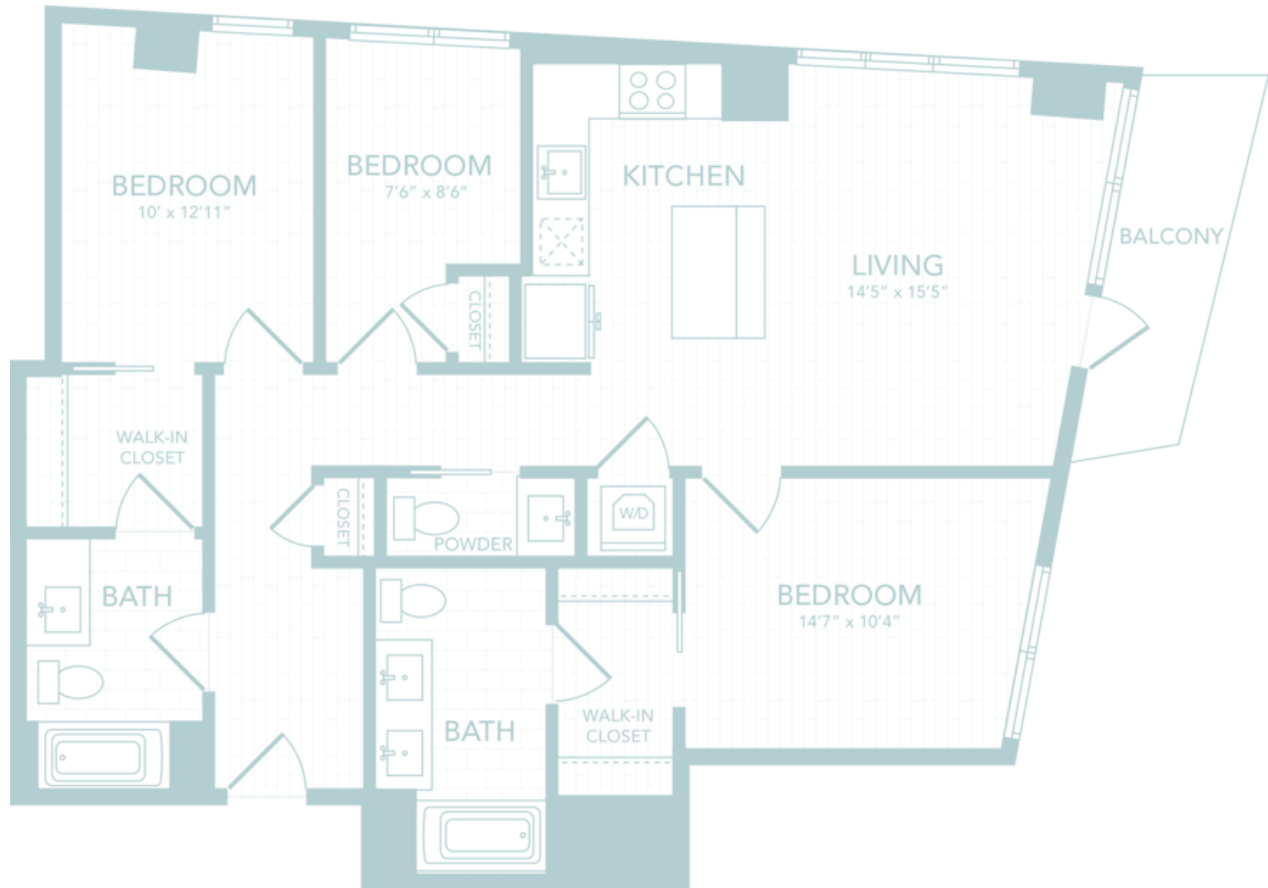

D3

3 BED / 2.5 BATH

1276

SQ. FT.

ILLUME

853 New Jersey Avenue SE | Washington, DC 20003

www.illumedc.com

Floor plans are artist's rendering. All dimensions are approximate. Actual product and specifications may vary in dimension or detail. Not all features are available in every apartment. Prices and availability are subject to change. Please see a representative for details.