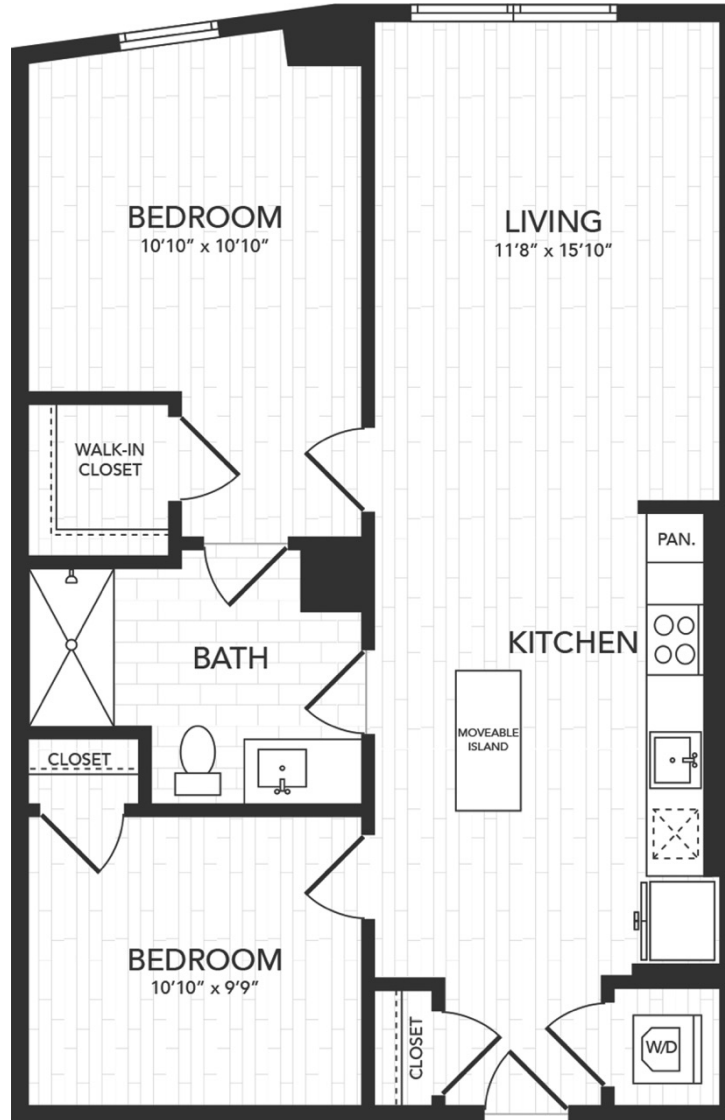

C5

2 BED / 1 BATH

863

SQ. FT.

ILLUME

853 New Jersey Avenue SE | Washington, DC 20003

www.illumedc.com

Floor plans are artist's rendering. All dimensions are approximate. Actual product and specifications may vary in dimension or detail. Not all features are available in every apartment. Prices and availability are subject to change. Please see a representative for details.