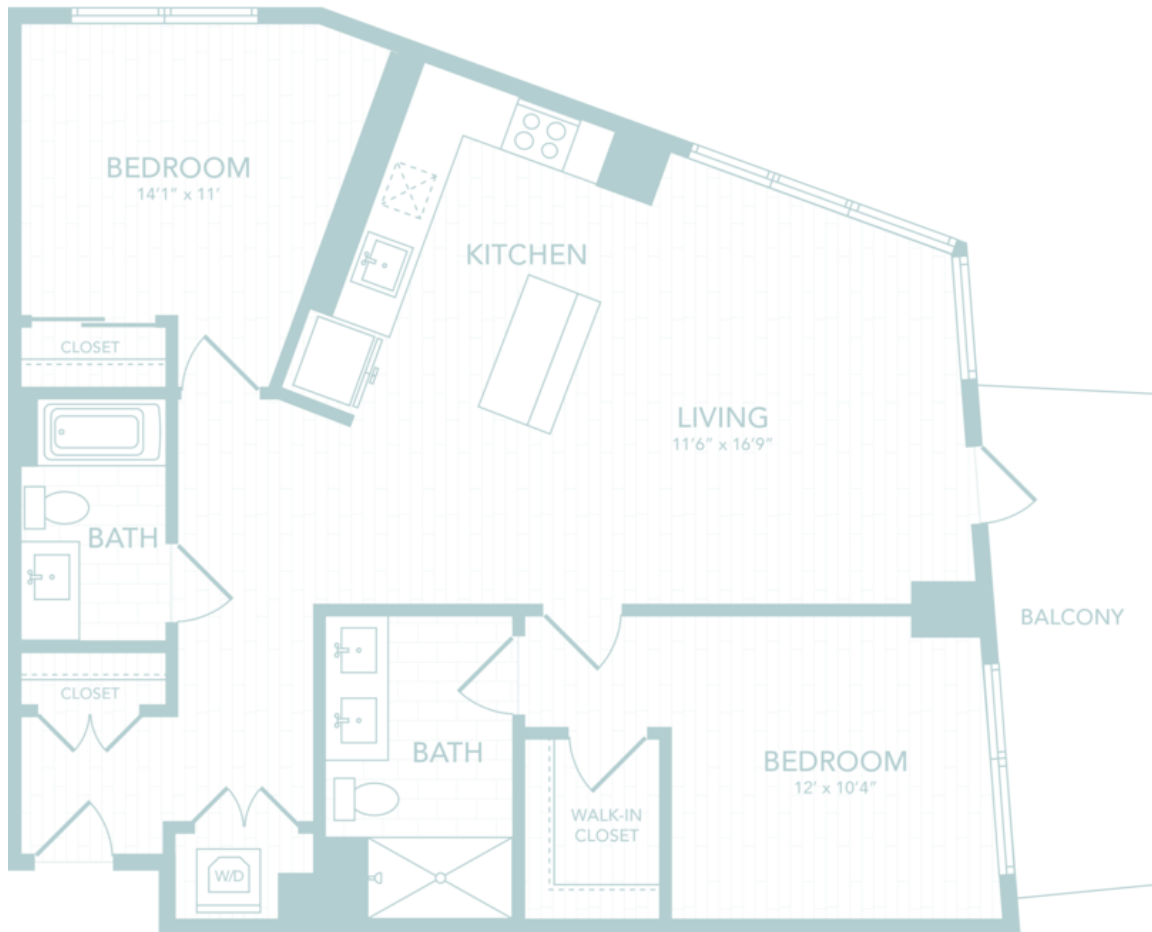

# C15

2 BED / 2 BATH

# 1109

SQ. FT.

## ILLUME

853 New Jersey Avenue SE | Washington, DC 20003

[www.illumedc.com](http://www.illumedc.com)

*Floor plans are artist's rendering. All dimensions are approximate. Actual product and specifications may vary in dimension or detail. Not all features are available in every apartment. Prices and availability are subject to change. Please see a representative for details.*