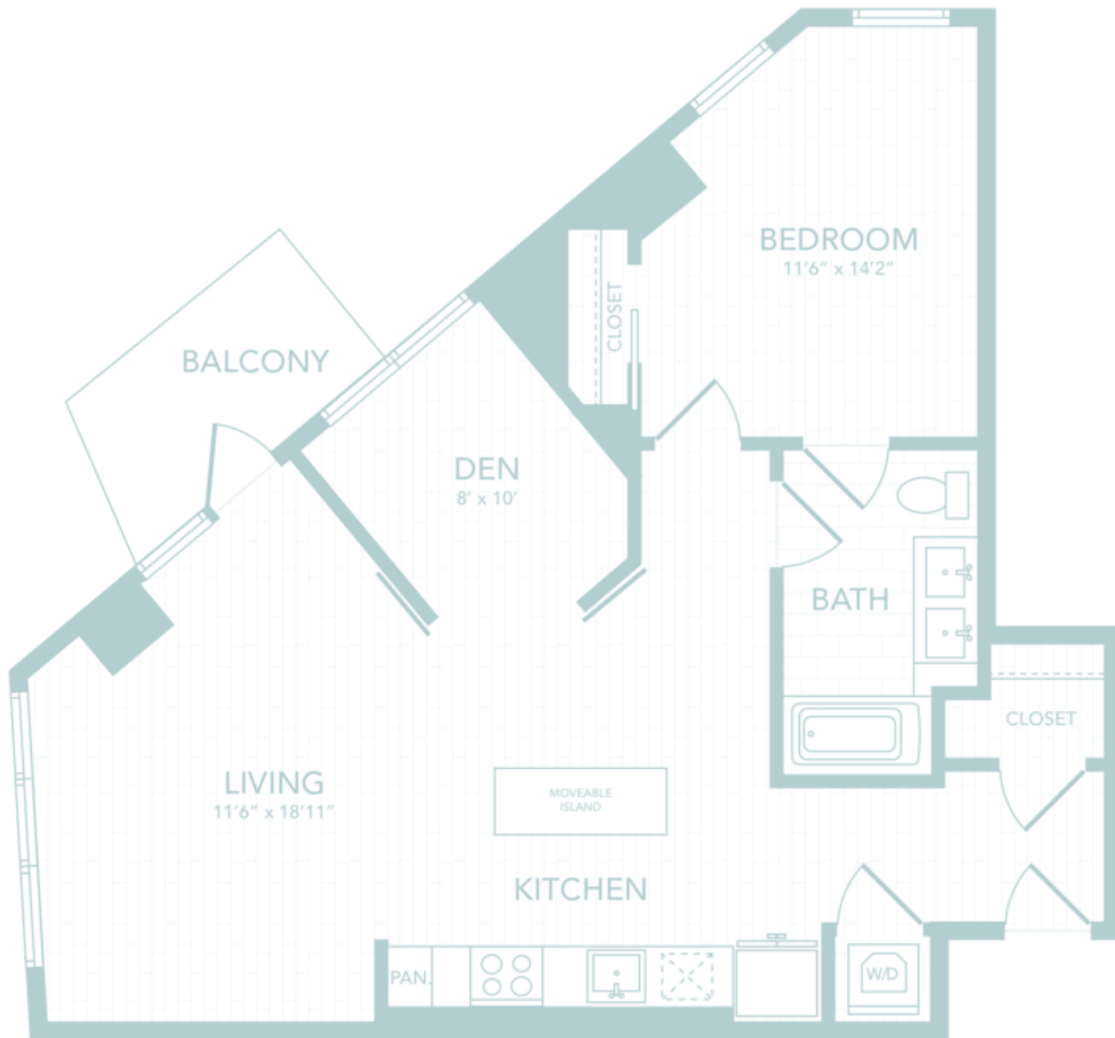

B8

1 BED / 1 BATH

908

SQ. FT.

ILLUME

853 New Jersey Avenue SE | Washington, DC 20003

www.illumedc.com

Floor plans are artist's rendering. All dimensions are approximate. Actual product and specifications may vary in dimension or detail. Not all features are available in every apartment. Prices and availability are subject to change. Please see a representative for details.