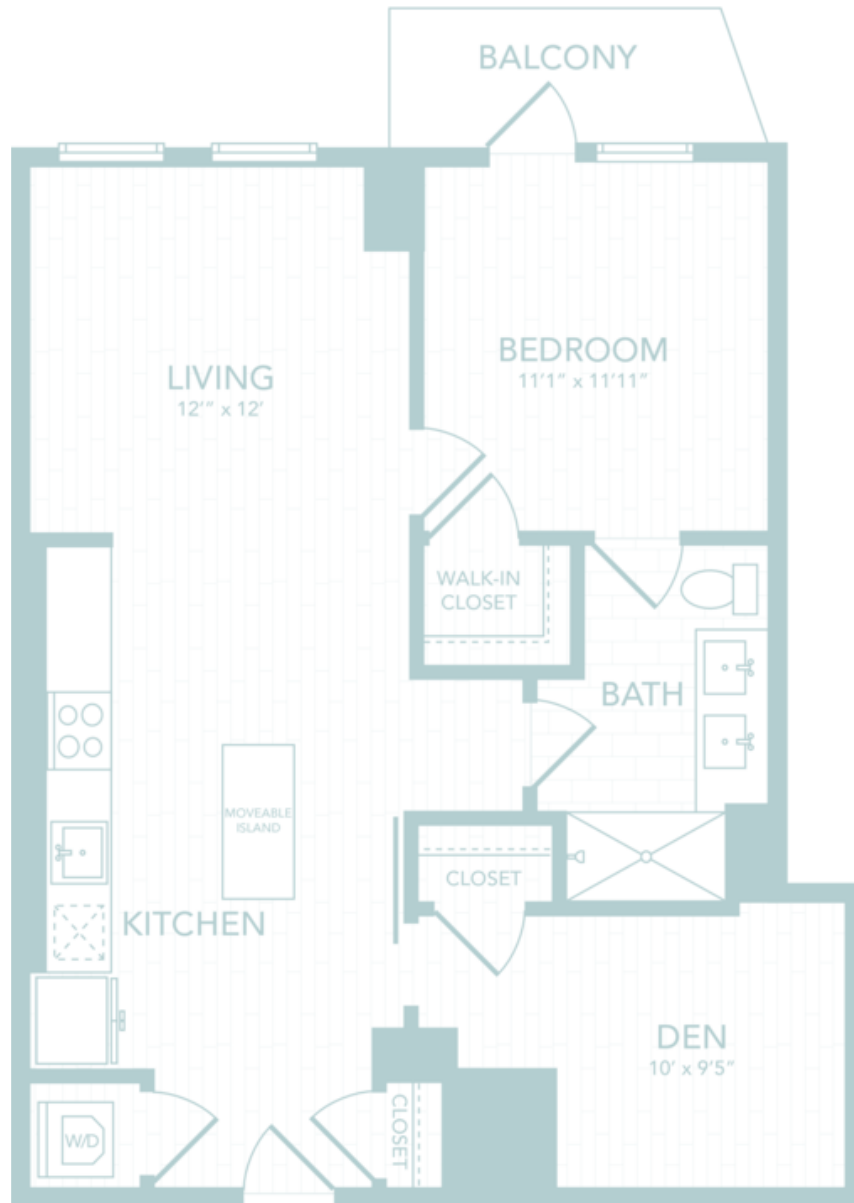

# B5

1 BED / 1 BATH

# 843

SQ. FT.

# ILLUME

853 New Jersey Avenue SE | Washington, DC 20003

[www.illumedc.com](http://www.illumedc.com)

*Floor plans are artist's rendering. All dimensions are approximate. Actual product and specifications may vary in dimension or detail. Not all features are available in every apartment. Prices and availability are subject to change. Please see a representative for details.*