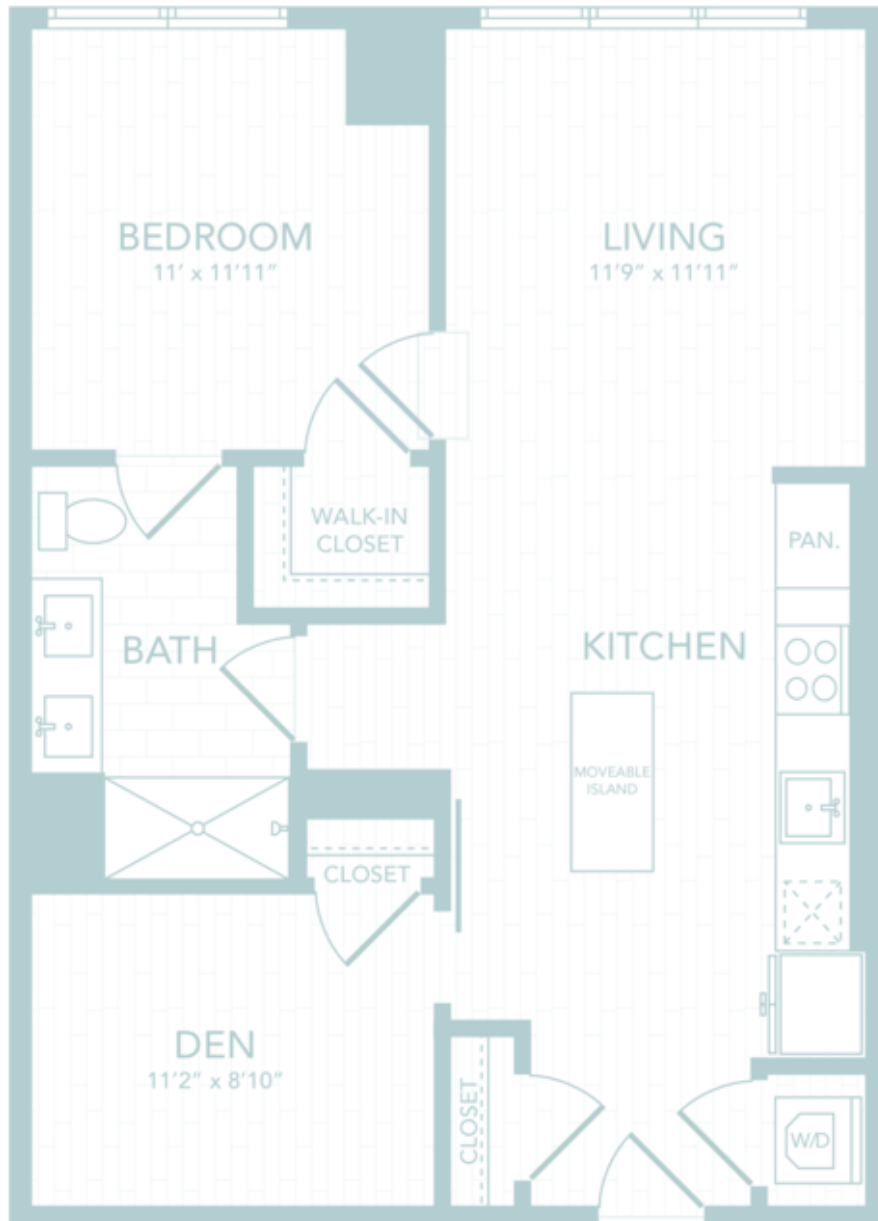

# B3

1 BED / 1 BATH

# 814

SQ. FT.

## ILLUME

853 New Jersey Avenue SE | Washington, DC 20003

[www.illumedc.com](http://www.illumedc.com)

*Floor plans are artist's rendering. All dimensions are approximate. Actual product and specifications may vary in dimension or detail. Not all features are available in every apartment. Prices and availability are subject to change. Please see a representative for details.*