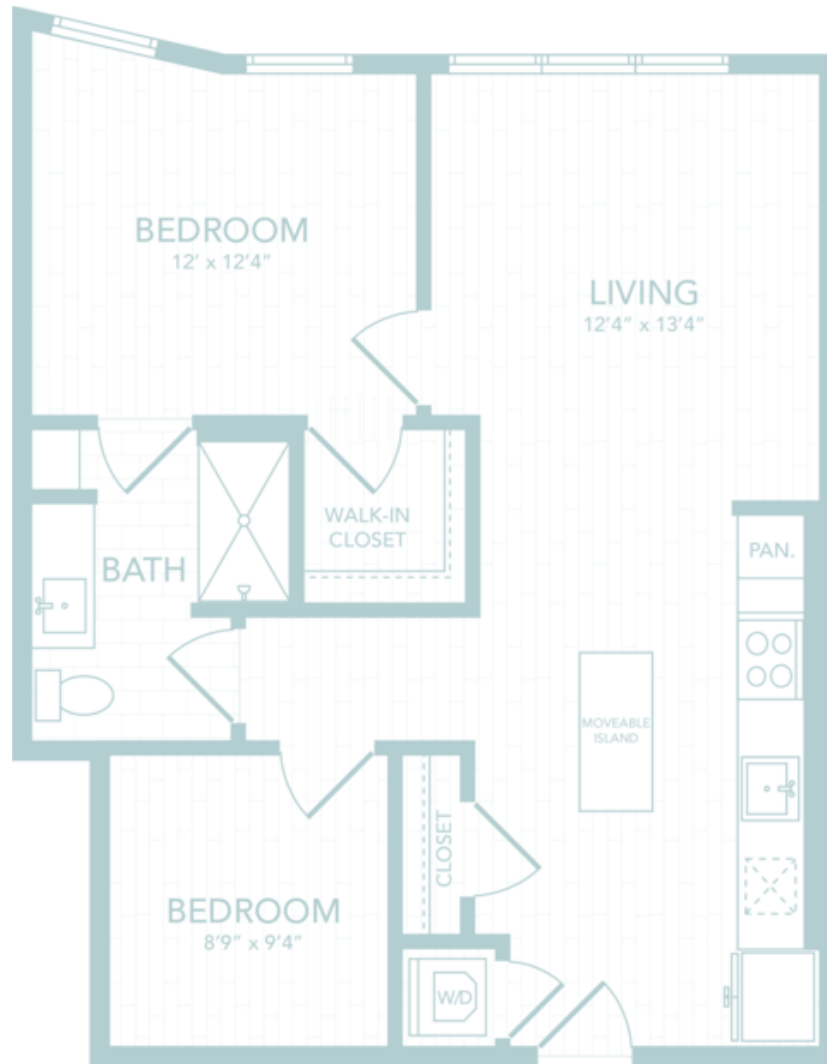

B1

1 BED / 1 BATH

795

SQ. FT.

ILLUME

853 New Jersey Avenue SE | Washington, DC 20003

www.illumedc.com

Floor plans are artist's rendering. All dimensions are approximate. Actual product and specifications may vary in dimension or detail. Not all features are available in every apartment. Prices and availability are subject to change. Please see a representative for details.