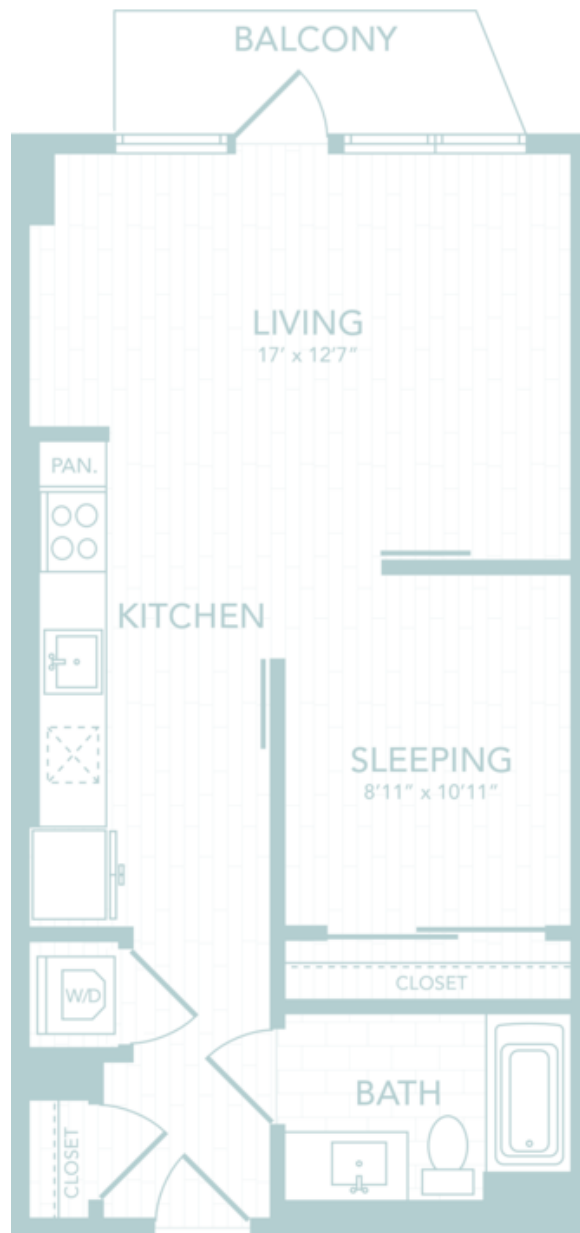

A5

1 BED / 1 BATH

602

SQ. FT.

ILLUME

853 New Jersey Avenue SE | Washington, DC 20003

www.illumedc.com

Floor plans are artist's rendering. All dimensions are approximate. Actual product and specifications may vary in dimension or detail. Not all features are available in every apartment. Prices and availability are subject to change. Please see a representative for details.