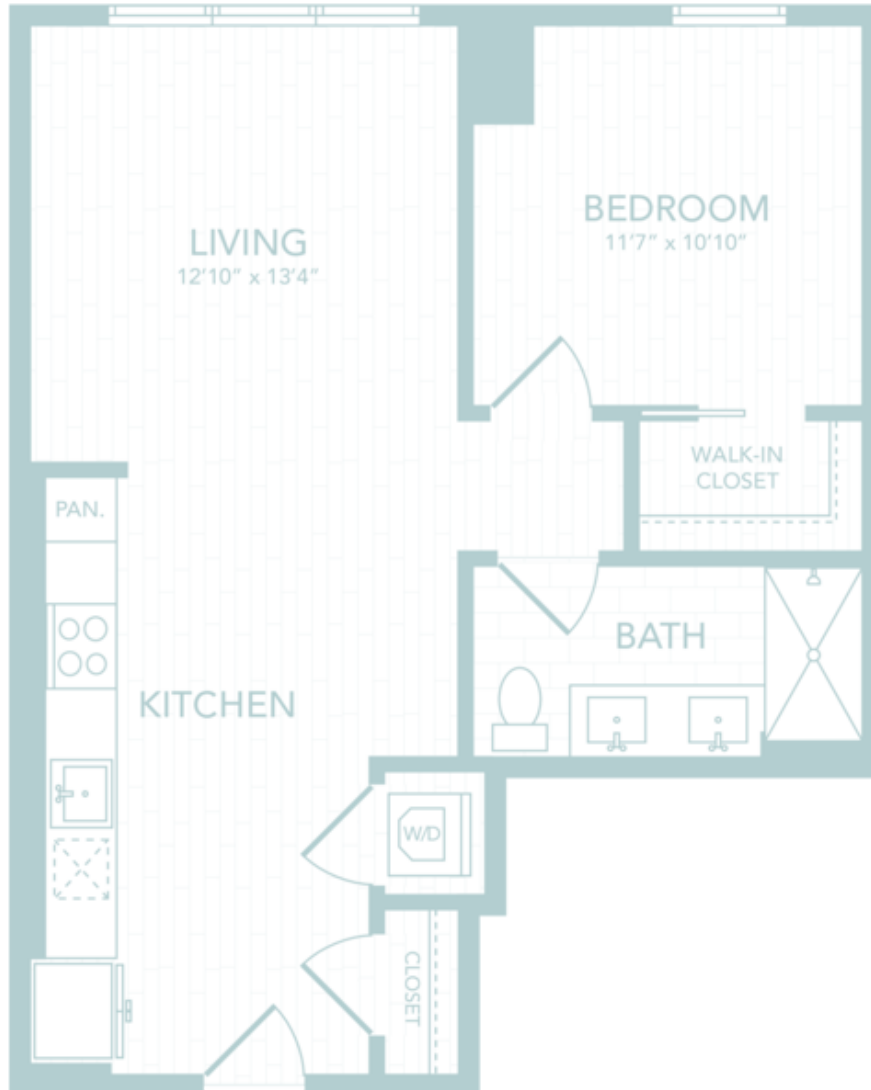

A33

1 BED / 1 BATH

726

SQ. FT.

ILLUME

853 New Jersey Avenue SE | Washington, DC 20003

www.illumedc.com

Floor plans are artist's rendering. All dimensions are approximate. Actual product and specifications may vary in dimension or detail. Not all features are available in every apartment. Prices and availability are subject to change. Please see a representative for details.