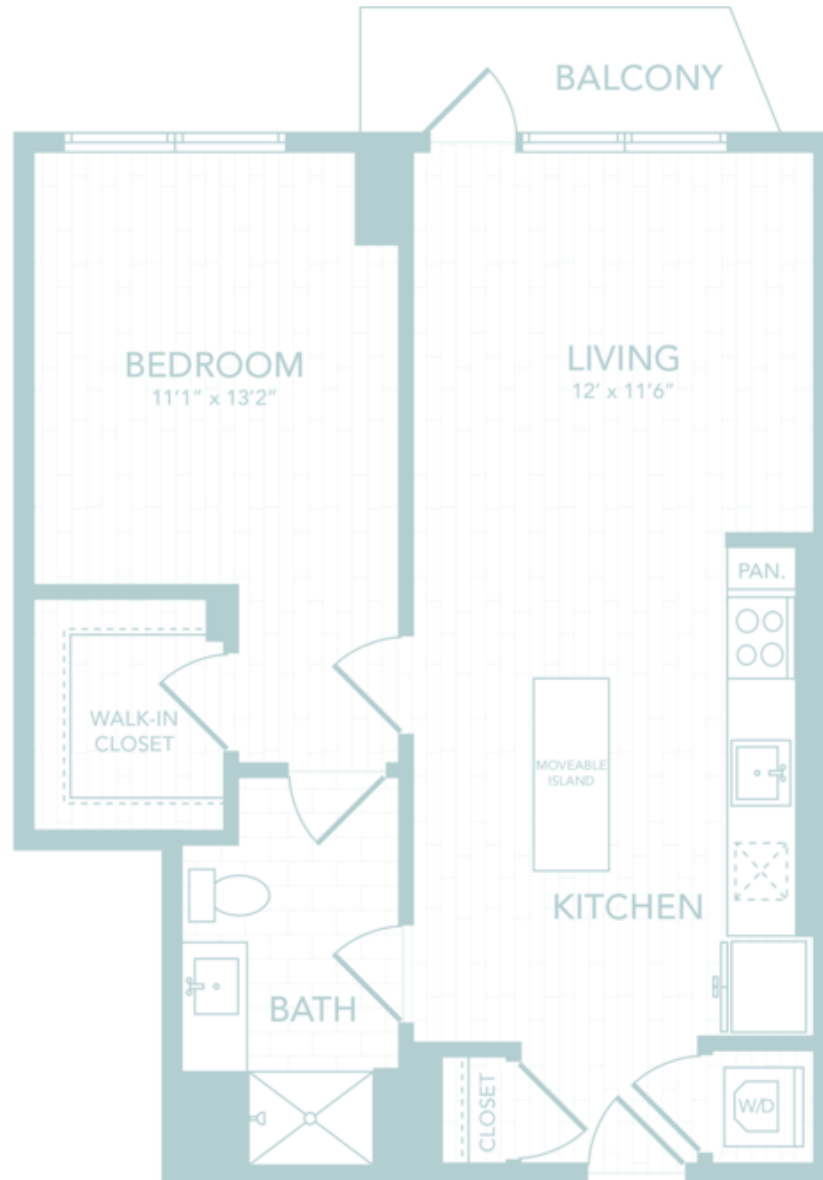

# A32

1 BED / 1 BATH

# 725

SQ. FT.

# ILLUME

853 New Jersey Avenue SE | Washington, DC 20003

[www.illumedc.com](http://www.illumedc.com)

*Floor plans are artist's rendering. All dimensions are approximate. Actual product and specifications may vary in dimension or detail. Not all features are available in every apartment. Prices and availability are subject to change. Please see a representative for details.*