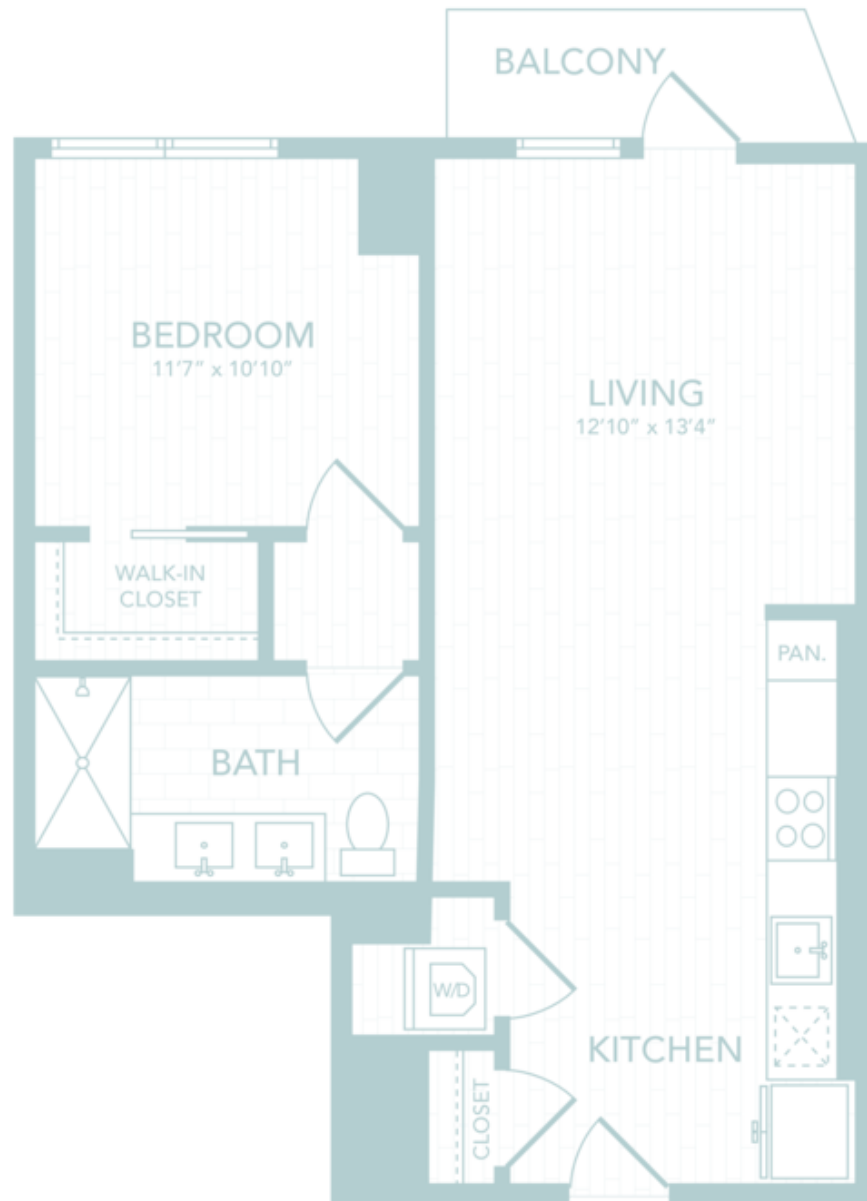

A30

1 BED / 1 BATH

719

SQ. FT.

ILLUME

853 New Jersey Avenue SE | Washington, DC 20003

www.illumedc.com

Floor plans are artist's rendering. All dimensions are approximate. Actual product and specifications may vary in dimension or detail. Not all features are available in every apartment. Prices and availability are subject to change. Please see a representative for details.