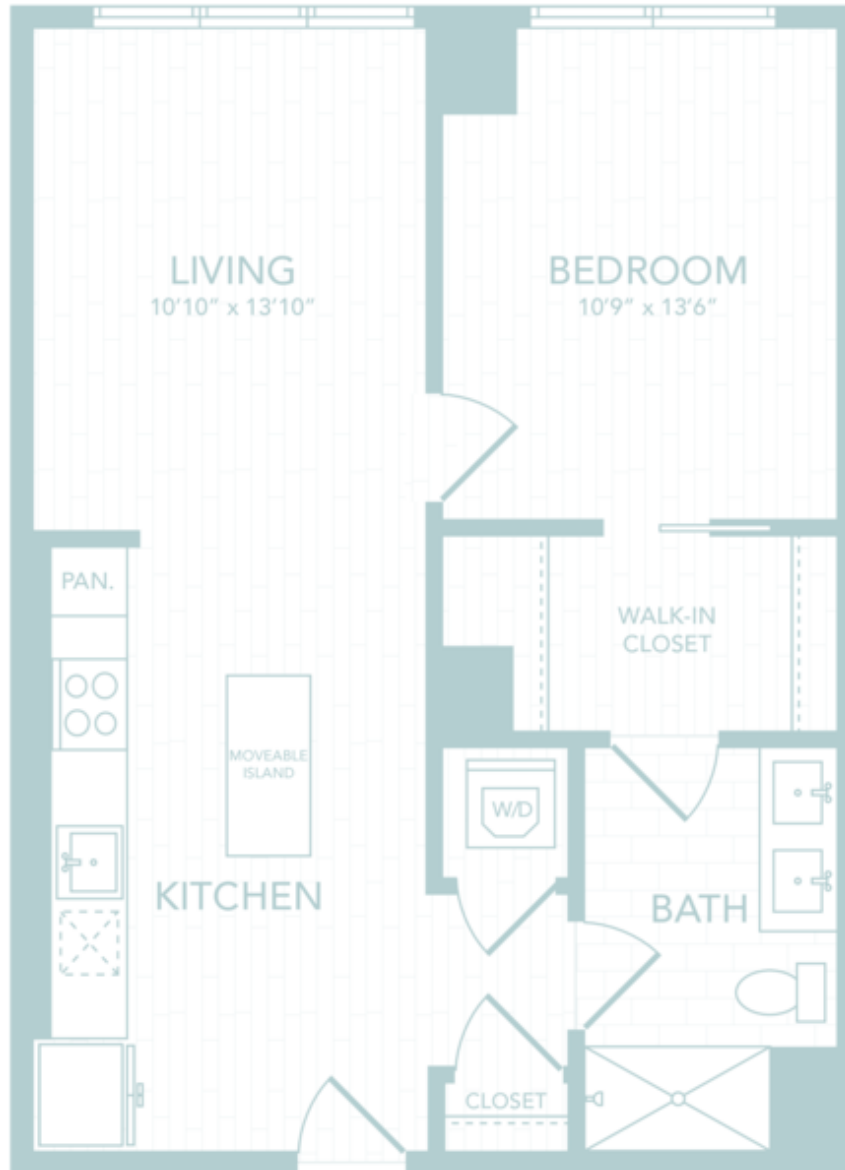

A29

1 BED / 1 BATH

718

SQ. FT.

ILLUME

853 New Jersey Avenue SE | Washington, DC 20003

www.illumedc.com

Floor plans are artist's rendering. All dimensions are approximate. Actual product and specifications may vary in dimension or detail. Not all features are available in every apartment. Prices and availability are subject to change. Please see a representative for details.