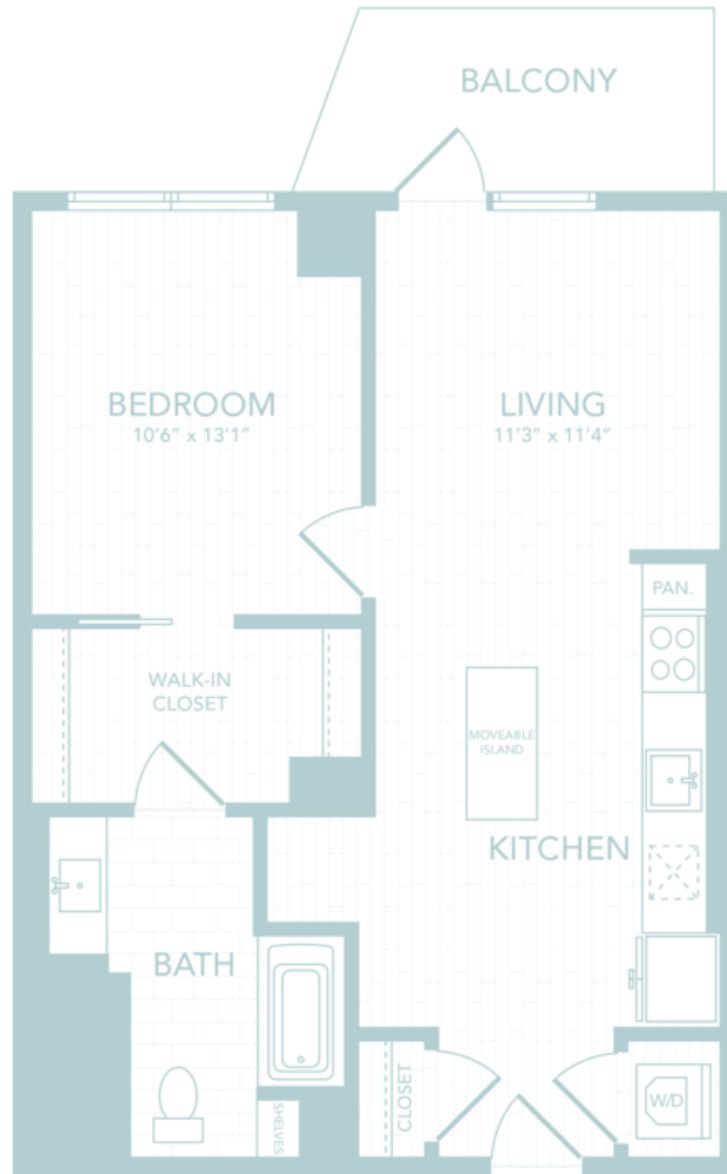

A27

1 BED / 1 BATH

712

SQ. FT.

ILLUME

853 New Jersey Avenue SE | Washington, DC 20003

www.illumedc.com

Floor plans are artist's rendering. All dimensions are approximate. Actual product and specifications may vary in dimension or detail. Not all features are available in every apartment. Prices and availability are subject to change. Please see a representative for details.