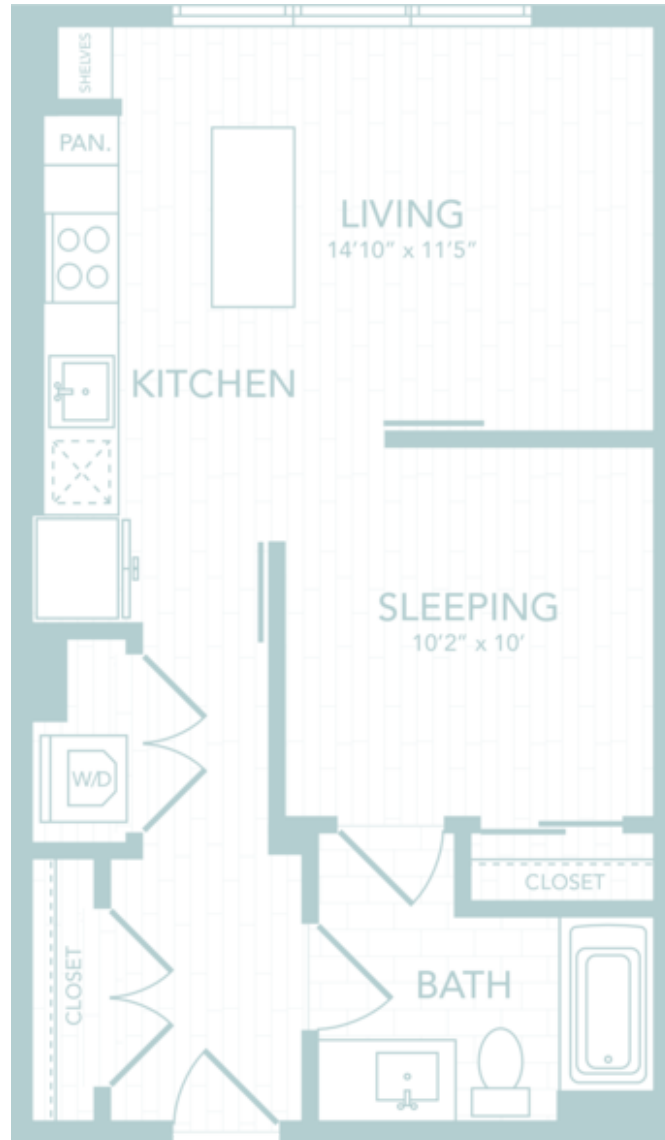

# A2

1 BED / 1 BATH

# 582

SQ. FT.

## ILLUME

853 New Jersey Avenue SE | Washington, DC 20003

[www.illumedc.com](http://www.illumedc.com)

*Floor plans are artist's rendering. All dimensions are approximate. Actual product and specifications may vary in dimension or detail. Not all features are available in every apartment. Prices and availability are subject to change. Please see a representative for details.*