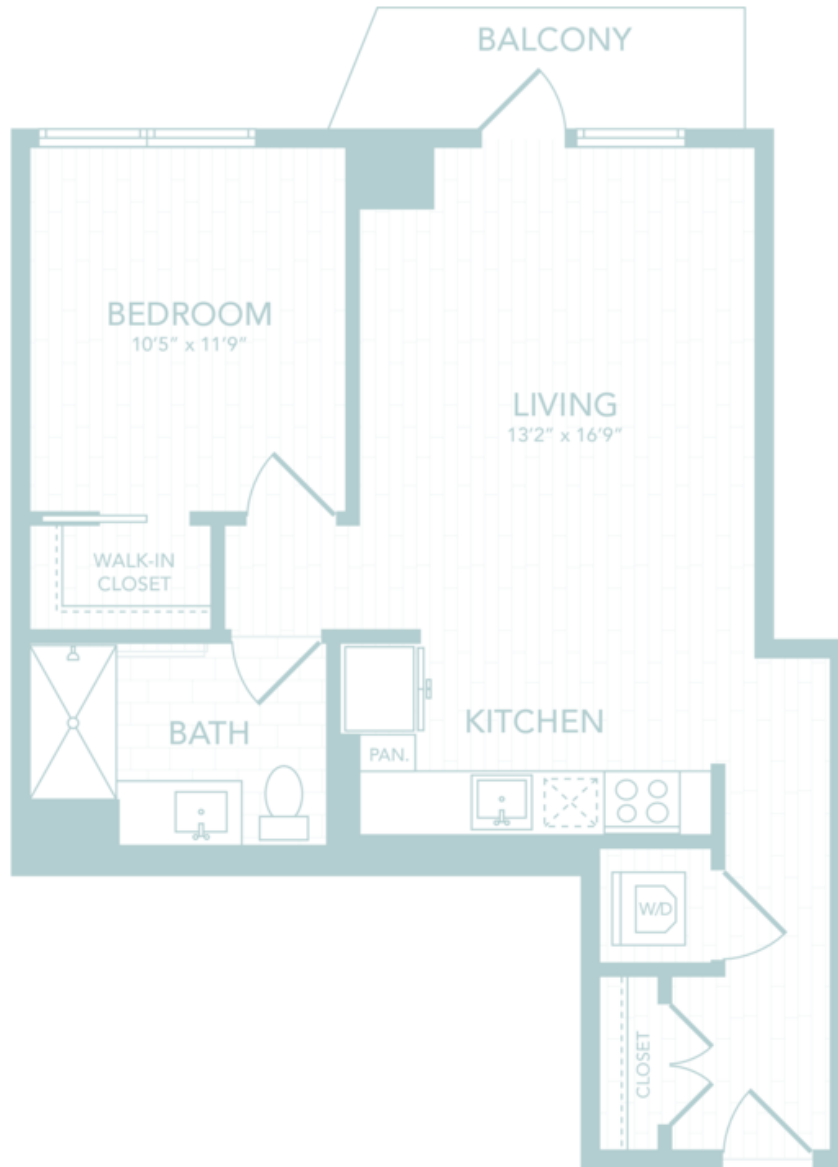

A19

1 BED / 1 BATH

696

SQ. FT.

ILLUME

853 New Jersey Avenue SE | Washington, DC 20003

www.illumedc.com

Floor plans are artist's rendering. All dimensions are approximate. Actual product and specifications may vary in dimension or detail. Not all features are available in every apartment. Prices and availability are subject to change. Please see a representative for details.