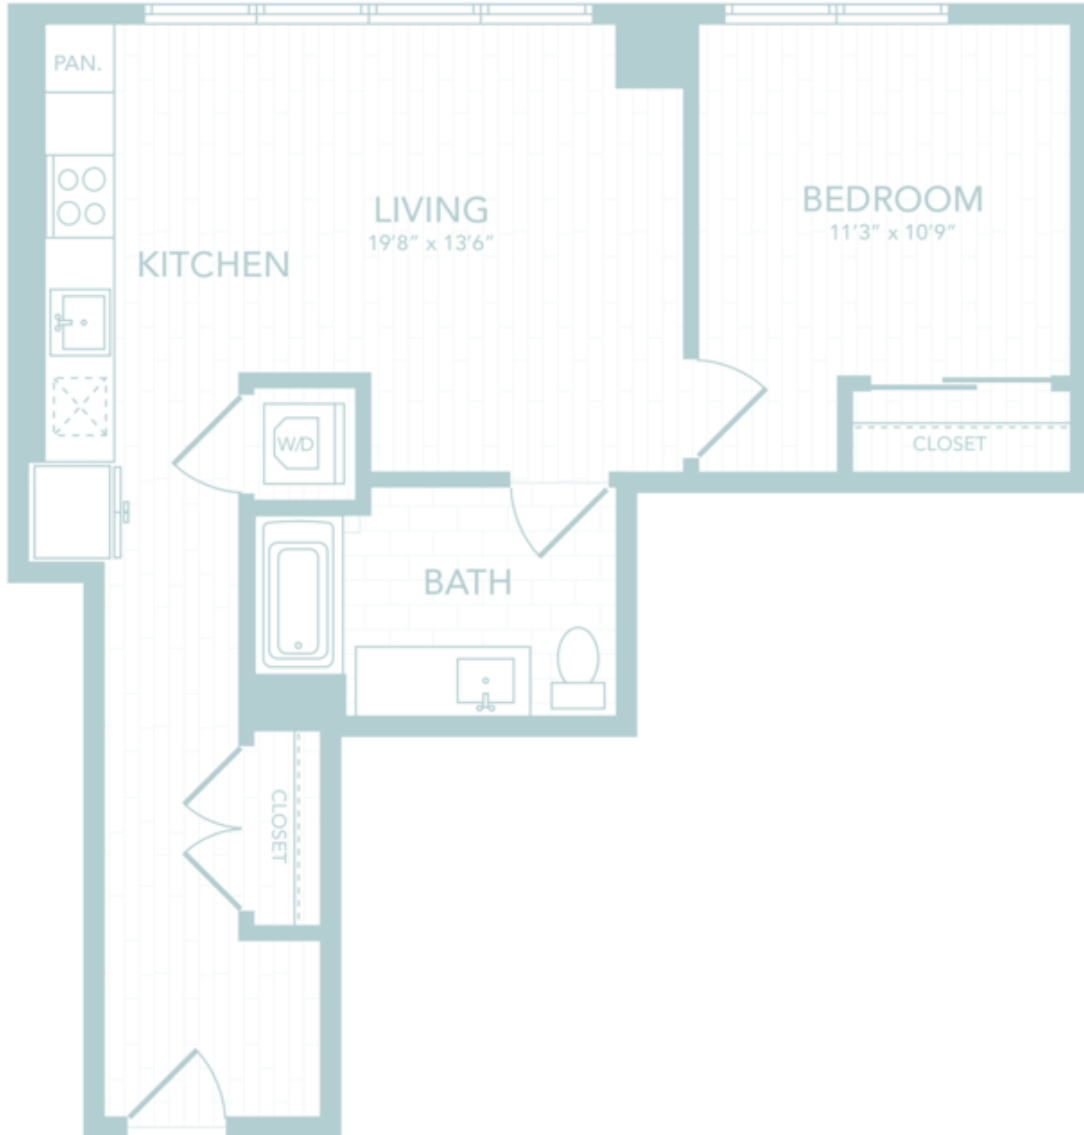

A16

1 BED / 1 BATH

681

SQ. FT.

ILLUME

853 New Jersey Avenue SE | Washington, DC 20003

www.illumedc.com

Floor plans are artist's rendering. All dimensions are approximate. Actual product and specifications may vary in dimension or detail. Not all features are available in every apartment. Prices and availability are subject to change. Please see a representative for details.